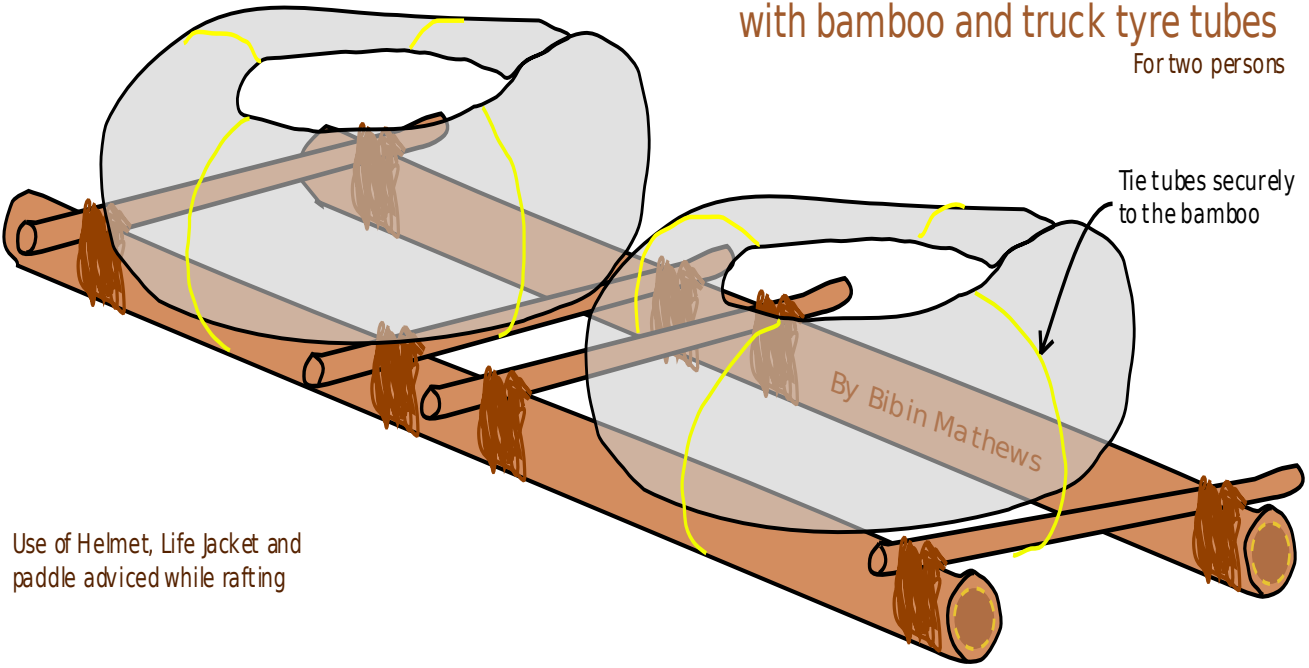

Make shift Raft

with bamboo and truck tyre tubes

For two persons

Use of Helmet, Life Jacket and
paddle advised while rafting